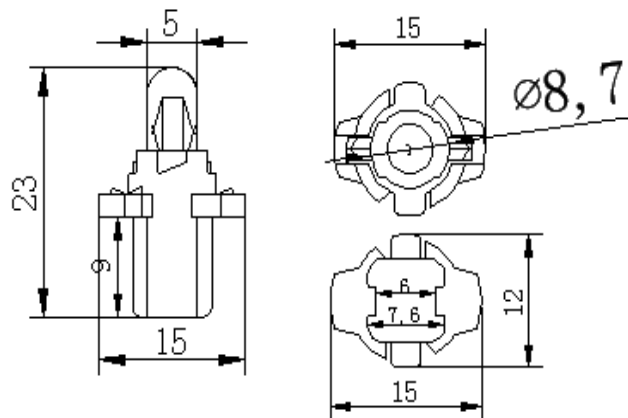

Dimension:

Product Code: B8X000010

24v 1.2w B8.5D
Bulb Brown Base

Specification:

PART NO	Input Voltage	Power consumption	Luminous flux	Tungsten shape	Life
	(V)	(W)	(Lm)		(H)
B8.5D-MINI 5MM	24	1.2	5	C-2F	5000

Dimension:

Product Code: B8X000011

12v 1.2w B8.7D

Bulb Black Base

Specification:

PART NO	Input Voltage	Power consumption	Luminous flux	Tungsten shape	Life
	(V)	(W)	(Lm)		(H)
B8.7D-MINI 5MM	12	1.2	5	C-2V	5000

Dimension:

Product Code: B8X000012

24v 1.2w B8.7D

Bulb Red Base

Specification:

PART NO	Input Voltage	Power consumption	Luminous flux	Tungsten shape	Life
	(V)	(W)	(Lm)		(H)
B8. 7D-MINI 5MM	24	1.2	5	C-2F	5000

Dimension:

Product Code: B8X000013

13.5V5W B10D
Bulb Black Base

Specification:

PART NO	Input Voltage	Power consumption	Luminous flux	Tungsten shape	Life
	(V)	(W)	(Lm)		(H)
B10D-WEDEGT10	13.5	5	37	C-2V	1000