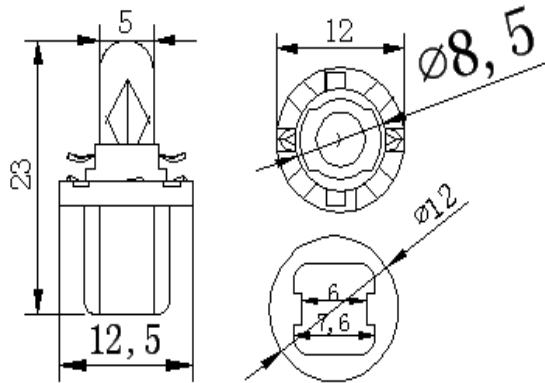

Dimension:

Product Code: B8X000006

24v 1.2w B8.4
Bulb Black Base

Specification:

PART NO	Input Voltage	Power consumption	Luminous flux	Tungsten shape	Life
	(V)	(W)	(Lm)		(H)
B8.4D-MINI 5MM	24	1.2	5	C-2F	5000

Dimension:

Product Code: B8X000007

12v 1.2w B8.5D
Bulb Black Base

Specification:

PART NO	Input Voltage	Power consumption	Luminous flux	Tungsten shape	Life
	(V)	(W)	(Lm)		(H)
B8.5D-MINI 5MM	12	1.2	5	C-2V	5000

Dimension:

Product Code: B8X000008

12V 1.5W B8.5D
Bulb Yellow Base

Specification:

PART NO	Input Voltage	Power consumption	Luminous flux	Tungsten shape	Life
	(V)	(W)	(Lm)		(H)
B8.5D-MINI 5MM	12	1.5	7.5	C-2V	3000

Dimension:

Product Code: B8X000010

24v 1.2w B8.5D
Bulb Brown Base

Specification:

PART NO	Input Voltage	Power consumption	Luminous flux	Tungsten shape	Life
	(V)	(W)	(Lm)		(H)
B8.5D-MINI 5MM	24	1.2	5	C-2F	5000