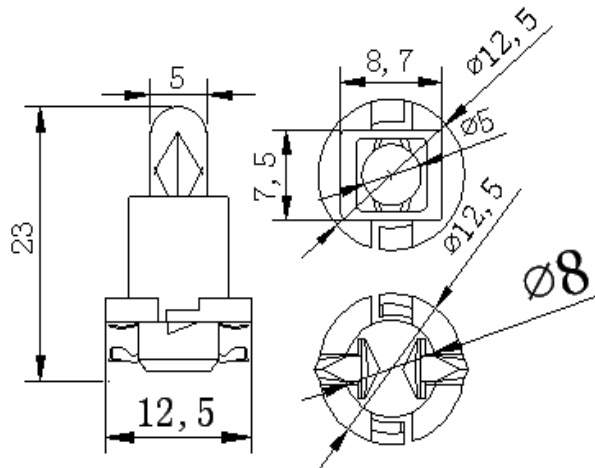

Dimension:

Product Code: B8X000001

12v 1.2w B8.0D

Bulb Green Base

Specification:

PART NO	Input Voltage	Power consumption	Luminous flux	Tungsten shape	Life
	(V)	(W)	(Lm)		(H)
B8. 0D (BAX) -MINI 5MM	12	1.2	5	C-2V	5000

Dimension:

Product Code: B8X00002

24v 1.2w B8.0D

Bulb Yellow Base

Specification:

PART NO	Input Voltage	Power consumption	Luminous flux	Tungsten shape	Life
	(V)	(W)	(Lm)		(H)
B8. 0D (BAX) -MINI 5MM	24	1.2	5	C-2F	5000

Dimension:

Product Code: B8X000010

24v 1.2w B8.5D
Bulb Brown Base

Specification:

PART NO	Input Voltage	Power consumption	Luminous flux	Tungsten shape	Life
	(V)	(W)	(Lm)		(H)
B8.5D-MINI 5MM	24	1.2	5	C-2F	5000

Dimension:

Product Code: B8X000012

24v 1.2w B8.7D

Bulb Red Base

Specification:

PART NO	Input Voltage	Power consumption	Luminous flux	Tungsten shape	Life
	(V)	(W)	(Lm)		(H)
B8. 7D-MINI 5MM	24	1.2	5	C-2F	5000