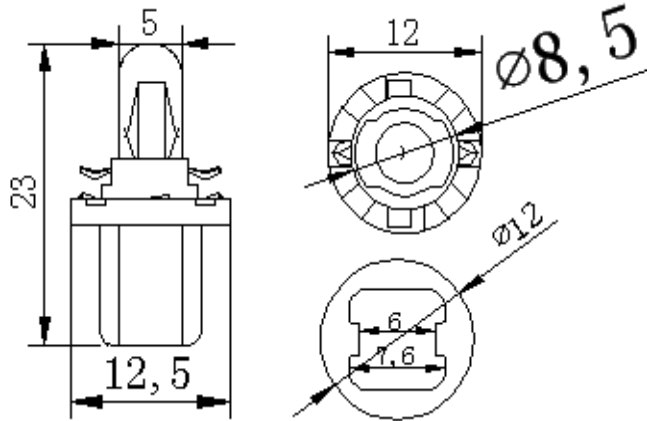

Dimension:

Product Code: B8X000008

12V 1.5W B8.5D
Bulb Yellow Base

Specification:

PART NO	Input Voltage	Power consumption	Luminous flux	Tungsten shape	Life
	(V)	(W)	(Lm)		(H)
B8.5D-MINI 5MM	12	1.5	7.5	C-2V	3000

Dimension:

Product Code: B8X000009

12V 2W B8.5D
Bulb Green Base

Specification:

PART NO	Input Voltage	Power consumption	Luminous flux	Tungsten shape	Life
	(V)	(W)	(Lm)		(H)
B8.5D-MINI 5MM	12	2	10	C-2V	1000

Dimension:

Product Code: B8X000010

24v 1.2w B8.5D
Bulb Brown Base

Specification:

PART NO	Input Voltage	Power consumption	Luminous flux	Tungsten shape	Life
	(V)	(W)	(Lm)		(H)
B8.5D-MINI 5MM	24	1.2	5	C-2F	5000

Dimension:

Product Code: B8X000011

12v 1.2w B8.7D

Bulb Black Base

Specification:

PART NO	Input Voltage	Power consumption	Luminous flux	Tungsten shape	Life
	(V)	(W)	(Lm)		(H)
B8.7D-MINI 5MM	12	1.2	5	C-2V	5000