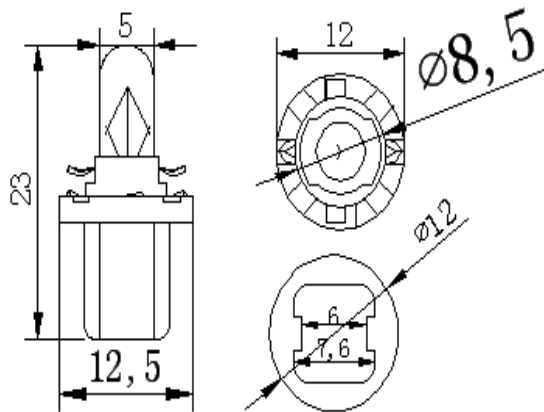

Dimension:

Product Code: B8X000005

12v 1.2w B8.4D
Bulb Yellow Base

Specification:

PART NO	Input Voltage	Power consumption	Luminous flux	Tungsten shape	Life
	(V)	(W)	(Lm)		(H)
B8.4D-MINI 5MM	12	1.2	5	C-2V	5000

Dimension:

Product Code: B8X000006

24v 1.2w B8.4
Bulb Black Base

Specification:

PART NO	Input Voltage	Power consumption	Luminous flux	Tungsten shape	Life
	(V)	(W)	(Lm)		(H)
B8.4D-MINI 5MM	24	1.2	5	C-2F	5000

Dimension:

Product Code: B8X000007

12v 1.2w B8.5D
Bulb Black Base

Specification:

PART NO	Input Voltage	Power consumption	Luminous flux	Tungsten shape	Life
	(V)	(W)	(Lm)		(H)
B8.5D-MINI 5MM	12	1.2	5	C-2V	5000

Dimension:

Product Code: B8X000008

12V 1.5W B8.5D
Bulb Yellow Base

Specification:

PART NO	Input Voltage	Power consumption	Luminous flux	Tungsten shape	Life
	(V)	(W)	(Lm)		(H)
B8.5D-MINI 5MM	12	1.5	7.5	C-2V	3000