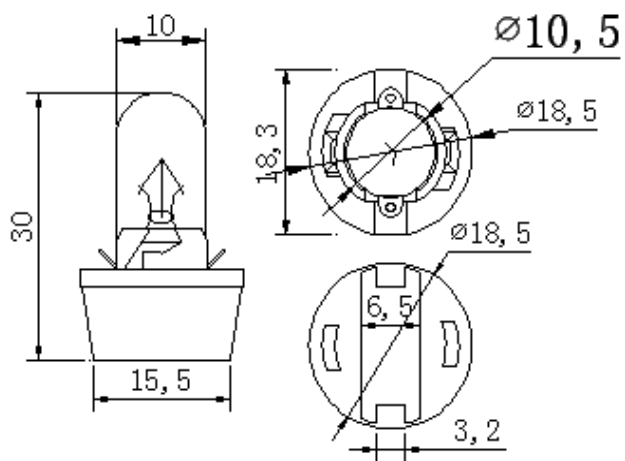

Dimension:

Product Code: B8X000010

24v 1.2w B8.5D
Bulb Brown Base

Specification:

PART NO	Input Voltage	Power consumption	Luminous flux	Tungsten shape	Life
	(V)	(W)	(Lm)		(H)
B8.5D-MINI 5MM	24	1.2	5	C-2F	5000

Dimension:

Product Code: B8X000011

12v 1.2w B8.7D

Bulb Black Base

Specification:

PART NO	Input Voltage	Power consumption	Luminous flux	Tungsten shape	Life
	(V)	(W)	(Lm)		(H)
B8.7D-MINI 5MM	12	1.2	5	C-2V	5000

Dimension:

Product Code: B8X000012

24v 1.2w B8.7D

Bulb Red Base

Specification:

PART NO	Input Voltage	Power consumption	Luminous flux	Tungsten shape	Life
	(V)	(W)	(Lm)		(H)
B8. 7D-MINI 5MM	24	1.2	5	C-2F	5000

Dimension:

Product Code: B8X000013

13.5V5W B10D
Bulb Black Base

Specification:

PART NO	Input Voltage	Power consumption	Luminous flux	Tungsten shape	Life
	(V)	(W)	(Lm)		(H)
B10D-WEDEGT10	13.5	5	37	C-2V	1000