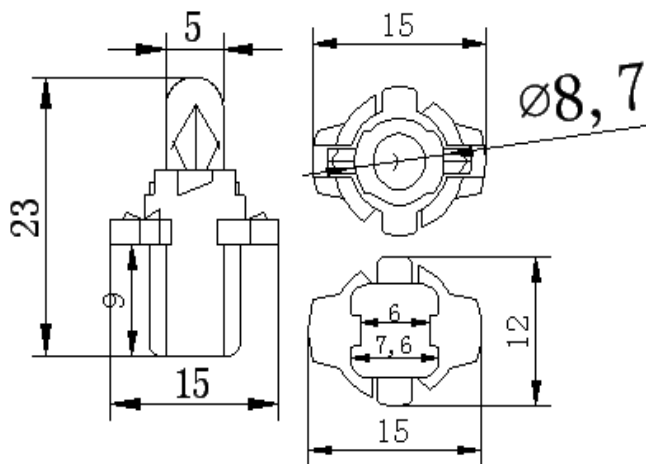

Dimension:

Product Code: B8X000008

12V 1.5W B8.5D
Bulb Yellow Base

Specification:

PART NO	Input Voltage	Power consumption	Luminous flux	Tungsten shape	Life
	(V)	(W)	(Lm)		(H)
B8.5D-MINI 5MM	12	1.5	7.5	C-2V	3000

Dimension:

Product Code: B8X000009

12V 2W B8.5D
Bulb Green Base

Specification:

PART NO	Input Voltage	Power consumption	Luminous flux	Tungsten shape	Life
	(V)	(W)	(Lm)		(H)
B8.5D-MINI 5MM	12	2	10	C-2V	1000

Dimension:

Product Code: B8X000010

24v 1.2w B8.5D
Bulb Brown Base

Specification:

PART NO	Input Voltage	Power consumption	Luminous flux	Tungsten shape	Life
	(V)	(W)	(Lm)		(H)
B8.5D-MINI 5MM	24	1.2	5	C-2F	5000

Dimension:

Product Code: B8X000011

12v 1.2w B8.7D

Bulb Black Base

Specification:

PART NO	Input Voltage	Power consumption	Luminous flux	Tungsten shape	Life
	(V)	(W)	(Lm)		(H)
B8.7D-MINI 5MM	12	1.2	5	C-2V	5000