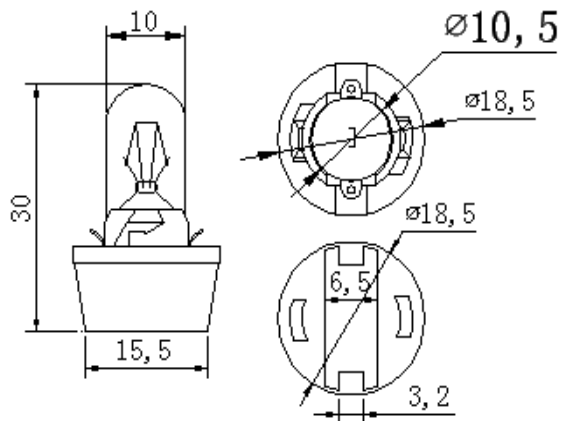

Dimension:

Product Code: B8X000010

24v 1.2w B8.5D
Bulb Brown Base

Specification:

PART NO	Input Voltage	Power consumption	Luminous flux	Tungsten shape	Life
	(V)	(W)	(Lm)		(H)
B8.5D-MINI 5MM	24	1.2	5	C-2F	5000

Dimension:

Product Code: B8X000012

24v 1.2w B8.7D

Bulb Red Base

Specification:

PART NO	Input Voltage	Power consumption	Luminous flux	Tungsten shape	Life
	(V)	(W)	(Lm)		(H)
B8. 7D-MINI 5MM	24	1.2	5	C-2F	5000

Dimension:

Product Code: B8X000013

13.5V5W B10D
Bulb Black Base

Specification:

PART NO	Input Voltage	Power consumption	Luminous flux	Tungsten shape	Life
	(V)	(W)	(Lm)		(H)
B10D-WEDEGT10	13.5	5	37	C-2V	1000

Dimension:

Product Code: B8X000014

28V5W B10D
Bulb Black Base

Specification:

PART NO	Input Voltage	Power consumption	Luminous flux	Tungsten shape	Life
	(V)	(W)	(Lm)		(H)
B10D-WEDEGT10	13.5	5	37	C-2V	500