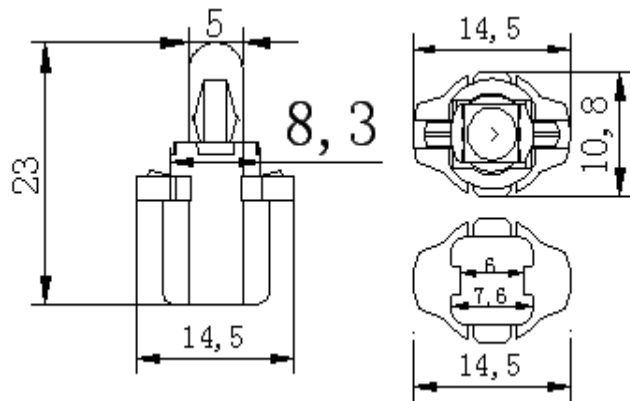

Dimension:

Product Code: B8X000003

12v 1.2w B8.3D

Bulb Black Base

Specification:

PART NO	Input Voltage	Power consumption	Luminous flux	Tungsten shape	Life
	(V)	(W)	(Lm)		(H)
B8.3D-MINI 5MM	12	1.2	5	C-2V	5000

Dimension:

Product Code: B8X000004

24v 1.2w B8.3D
Bulb Grey Base

Specification:

PART NO	Input Voltage	Power consumption	Luminous flux	Tungsten shape	Life
	(V)	(W)	(Lm)		(H)
B8.3D-MINI 5MM	24	1.2	5	C-2F	5000

Dimension:

Product Code: B8X000005

12v 1.2w B8.4D
Bulb Yellow Base

Specification:

PART NO	Input Voltage	Power consumption	Luminous flux	Tungsten shape	Life
	(V)	(W)	(Lm)		(H)
B8.4D-MINI 5MM	12	1.2	5	C-2V	5000

Dimension:

Product Code: B8X000010

24v 1.2w B8.5D
Bulb Brown Base

Specification:

PART NO	Input Voltage	Power consumption	Luminous flux	Tungsten shape	Life
	(V)	(W)	(Lm)		(H)
B8.5D-MINI 5MM	24	1.2	5	C-2F	5000