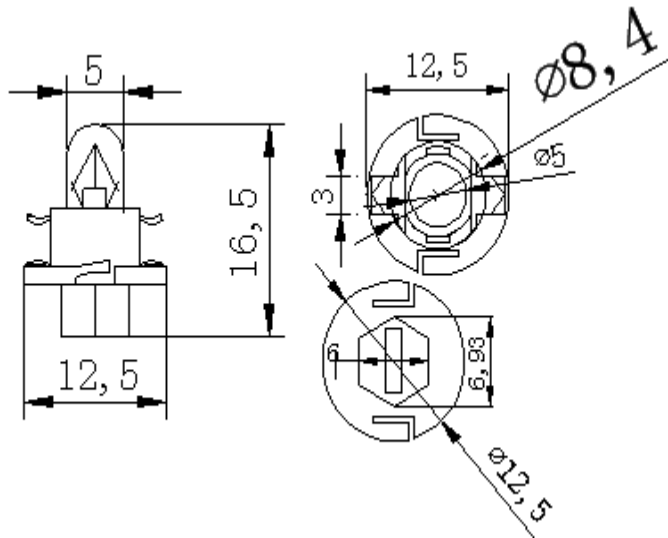

Dimension:

Product Code: B8X000004

24v 1.2w B8.3D
Bulb Grey Base

Specification:

PART NO	Input Voltage	Power consumption	Luminous flux	Tungsten shape	Life
	(V)	(W)	(Lm)		(H)
B8.3D-MINI 5MM	24	1.2	5	C-2F	5000

Dimension:

Product Code: B8X000005

12v 1.2w B8.4D
Bulb Yellow Base

Specification:

PART NO	Input Voltage	Power consumption	Luminous flux	Tungsten shape	Life
	(V)	(W)	(Lm)		(H)
B8.4D-MINI 5MM	12	1.2	5	C-2V	5000

Dimension:

Product Code: B8X000006

24v 1.2w B8.4
Bulb Black Base

Specification:

PART NO	Input Voltage	Power consumption	Luminous flux	Tungsten shape	Life
	(V)	(W)	(Lm)		(H)
B8.4D-MINI 5MM	24	1.2	5	C-2F	5000

Dimension:

Product Code: B8X000010

24v 1.2w B8.5D
Bulb Brown Base

Specification:

PART NO	Input Voltage	Power consumption	Luminous flux	Tungsten shape	Life
	(V)	(W)	(Lm)		(H)
B8.5D-MINI 5MM	24	1.2	5	C-2F	5000