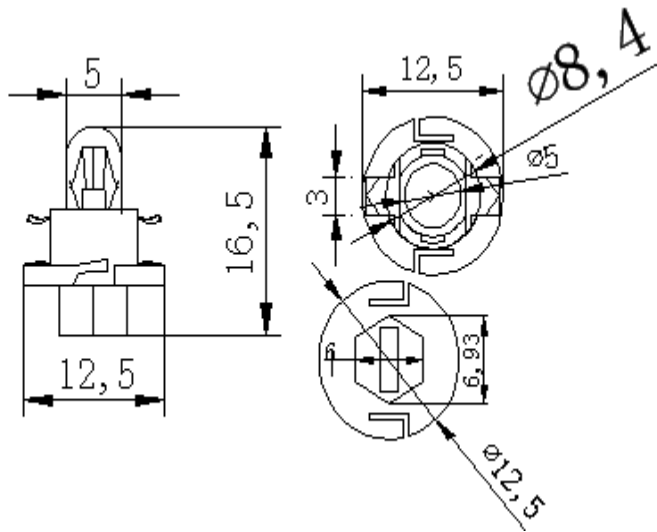

Dimension:

Product Code: B8X000005

12v 1.2w B8.4D
Bulb Yellow Base

Specification:

PART NO	Input Voltage	Power consumption	Luminous flux	Tungsten shape	Life
	(V)	(W)	(Lm)		(H)
B8.4D-MINI 5MM	12	1.2	5	C-2V	5000

Dimension:

Product Code: B8X000006

24v 1.2w B8.4
Bulb Black Base

Specification:

PART NO	Input Voltage	Power consumption	Luminous flux	Tungsten shape	Life
	(V)	(W)	(Lm)		(H)
B8.4D-MINI 5MM	24	1.2	5	C-2F	5000

Dimension:

Product Code: B8X000007

12v 1.2w B8.5D
Bulb Black Base

Specification:

PART NO	Input Voltage	Power consumption	Luminous flux	Tungsten shape	Life
	(V)	(W)	(Lm)		(H)
B8.5D-MINI 5MM	12	1.2	5	C-2V	5000

Dimension:

Product Code: B8X000010

24v 1.2w B8.5D
Bulb Brown Base

Specification:

PART NO	Input Voltage	Power consumption	Luminous flux	Tungsten shape	Life
	(V)	(W)	(Lm)		(H)
B8.5D-MINI 5MM	24	1.2	5	C-2F	5000