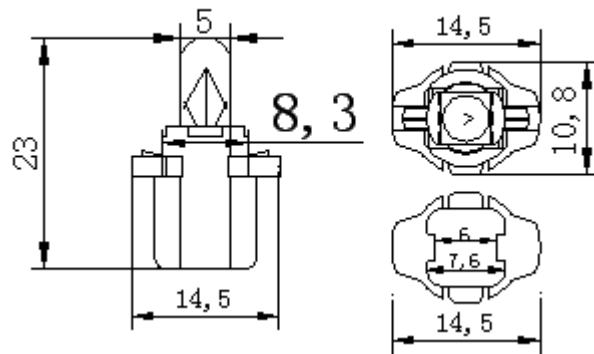

Dimension:

Product Code: B8X000003