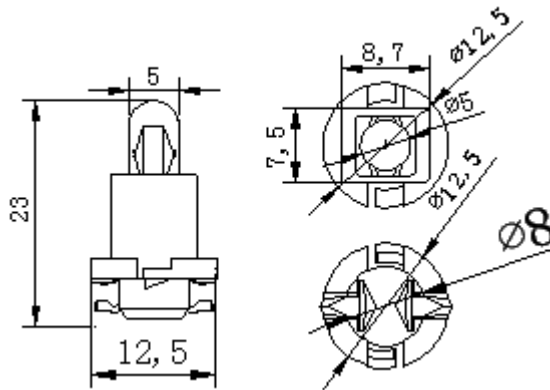

Dimension:

Product Code: B8X000001

12v 1.2w B8.0D

Bulb Green Base

Specification:

PART NO	Input Voltage	Power consumption	Luminous flux	Tungsten shape	Life
	(V)	(W)	(Lm)		(H)
B8. 0D (BAX) -MINI 5MM	12	1.2	5	C-2V	5000

Dimension:

Product Code: B8X00002

24v 1.2w B8.0D

Bulb Yellow Base

Specification:

PART NO	Input Voltage	Power consumption	Luminous flux	Tungsten shape	Life
	(V)	(W)	(Lm)		(H)
B8. 0D (BAX) -MINI 5MM	24	1.2	5	C-2F	5000

Dimension:

Product Code: B8X000010

24v 1.2w B8.5D
Bulb Brown Base

Specification:

PART NO	Input Voltage	Power consumption	Luminous flux	Tungsten shape	Life
	(V)	(W)	(Lm)		(H)
B8.5D-MINI 5MM	24	1.2	5	C-2F	5000

Dimension:

Product Code: B8X000012

24v 1.2w B8.7D

Bulb Red Base

Specification:

PART NO	Input Voltage	Power consumption	Luminous flux	Tungsten shape	Life
	(V)	(W)	(Lm)		(H)
B8. 7D-MINI 5MM	24	1.2	5	C-2F	5000