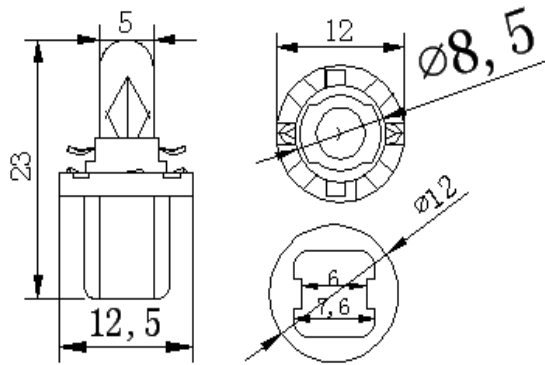

Dimension:

Product Code: B8X000007

12v 1.2w B8.5D
Bulb Black Base

Specification:

PART NO	Input Voltage	Power consumption	Luminous flux	Tungsten shape	Life
	(V)	(W)	(Lm)		(H)
B8.5D-MINI 5MM	12	1.2	5	C-2V	5000

Dimension:

Product Code: B8X000008

12V 1.5W B8.5D
Bulb Yellow Base

Specification:

PART NO	Input Voltage	Power consumption	Luminous flux	Tungsten shape	Life
	(V)	(W)	(Lm)		(H)
B8.5D-MINI 5MM	12	1.5	7.5	C-2V	3000

Dimension:

Product Code: B8X000009

12V 2W B8.5D
Bulb Green Base

Specification:

PART NO	Input Voltage	Power consumption	Luminous flux	Tungsten shape	Life
	(V)	(W)	(Lm)		(H)
B8.5D-MINI 5MM	12	2	10	C-2V	1000

Dimension:

Product Code: B8X000010

24v 1.2w B8.5D
Bulb Brown Base

Specification:

PART NO	Input Voltage	Power consumption	Luminous flux	Tungsten shape	Life
	(V)	(W)	(Lm)		(H)
B8.5D-MINI 5MM	24	1.2	5	C-2F	5000